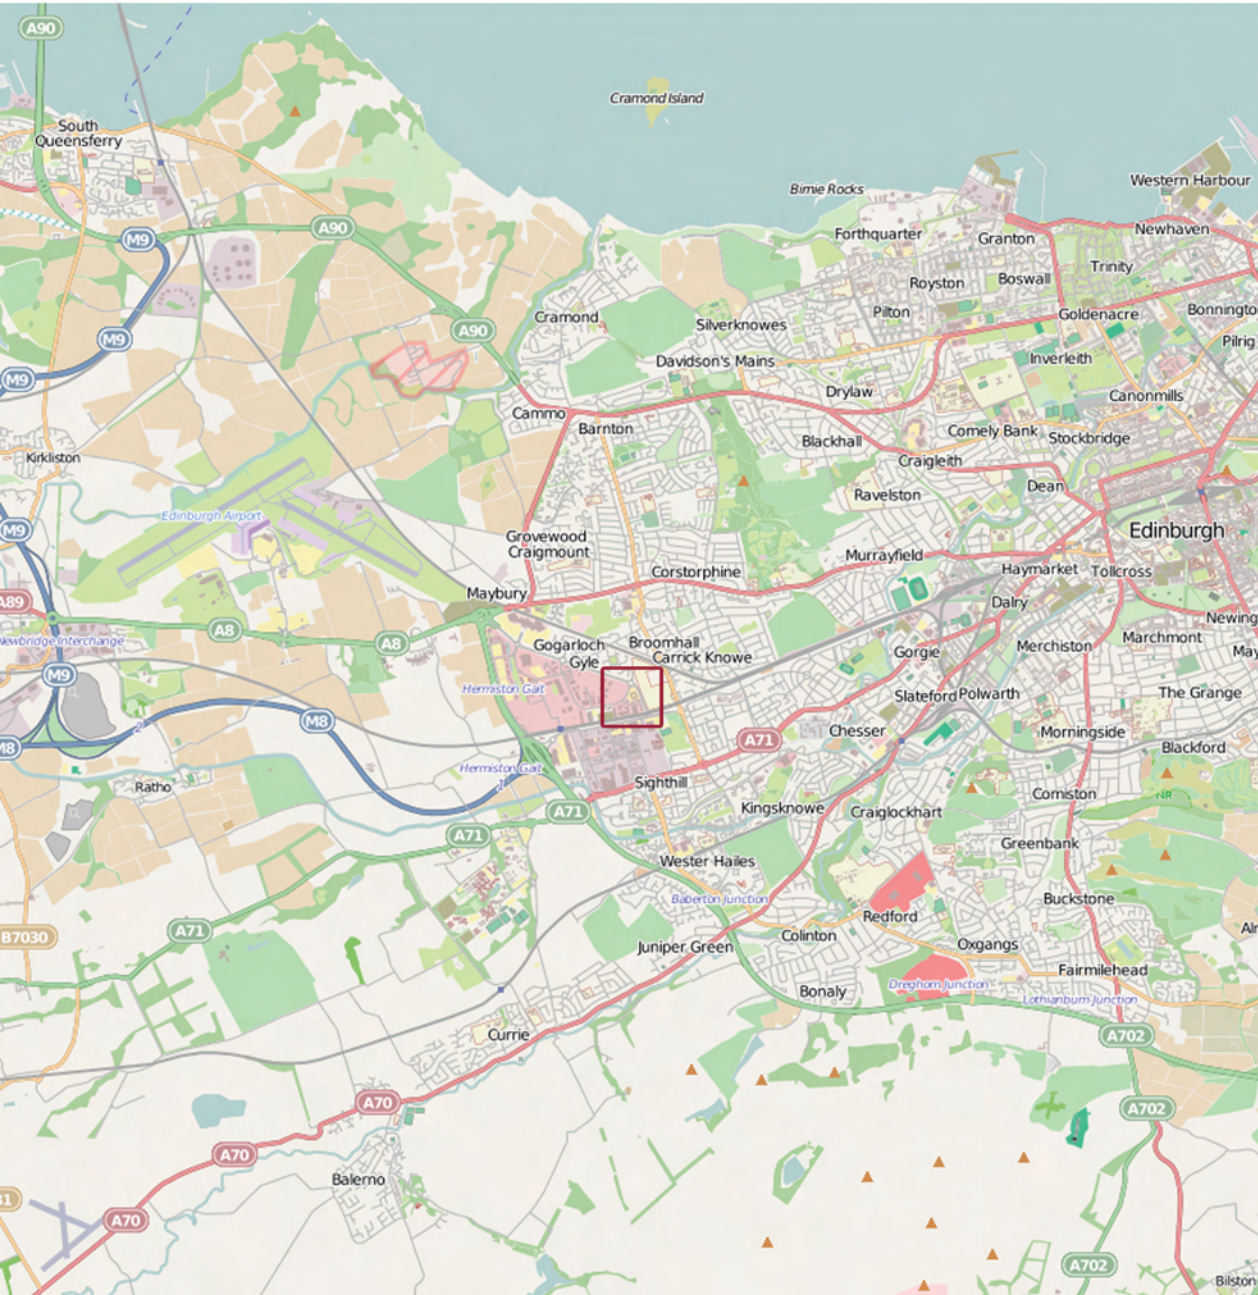

THE COLLEGE OF ANIMAL WELFARE

The College of Animal Welfare
9 South Gyle Crescent
Edinburgh
EH12 9EB

Tel: 0844 372 9405
Fax: 0844 372 9415
Monday - Friday 8.30am - 4.30pm