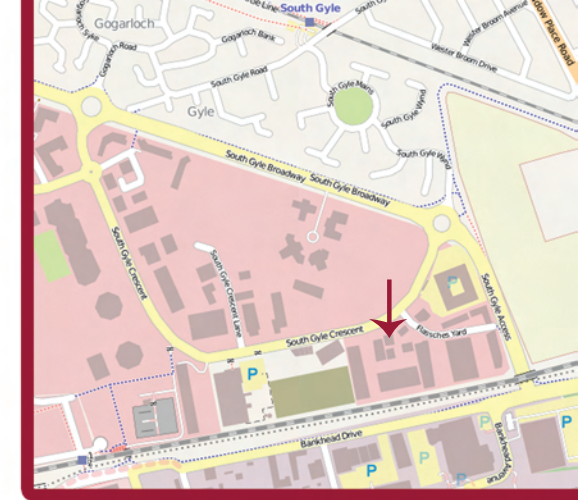

Tel: 0844 372 9405
Fax: 0844 372 9415
Monday - Friday 8.30am - 4.30pm

By Car

From the North

From M90 follow directions to Edinburgh Airport and merge onto M9 (M8/A8/A720/Glasgow/Airport/City Bypass). Exit at junction 1 and take A8/A89 (Airport/Broxburn) stay on A8 for approximately 7 minutes then take a slight left onto the A720 ramp (City Bypass/South Gyle) towards the Gogar Roundabout and take the 2nd exit. At the next roundabout also take the 2nd exit and go straight on to the next roundabout and take the 3rd exit, this leads onto South Gyle Crescent.

From the West

From the M8/A89 towards Edinburgh/Glasgow/Bathgate/Broxburn take A899 and merge onto M8 (Edinburgh/Forth Road Bridge/Airport). At the Gogar Roundabout take A720 (City Bypass North) and at the next roundabout take the 3rd exit and follow to the second roundabout to take 2nd exit onto South Gyle Broadway. At the next roundabout take the 3rd exit onto South Gyle Crescent.

From the South East

From the A1/A696/A69/A189 take A167, then exit onto A696 and follow to A68 and then to A720 (Edinburgh South & West/M8/Glasgow/Stirling/M9), or stay on the A1 and follow to the A720 (Edinburgh South & West/M8/Glasgow/Stirling/M9). At the second roundabout (Gogar Roundabout) take the 3rd exit and at the next roundabout take the 2nd exit onto South Gyle Broadway. At the next roundabout take the 3rd exit onto South Gyle Crescent.

From the South West

From the A74(M) leave at junction 13 and take the A702 exit towards Edinburgh/Lanark/A73. Follow A702 and merge onto A720 (Glasgow/Stirling/Edinburgh Airport). At the Gogar Roundabout take the 3rd exit and follow to the next roundabout to take 2nd exit onto South Gyle Broadway. At the next roundabout take the 3rd exit onto South Gyle Crescent.