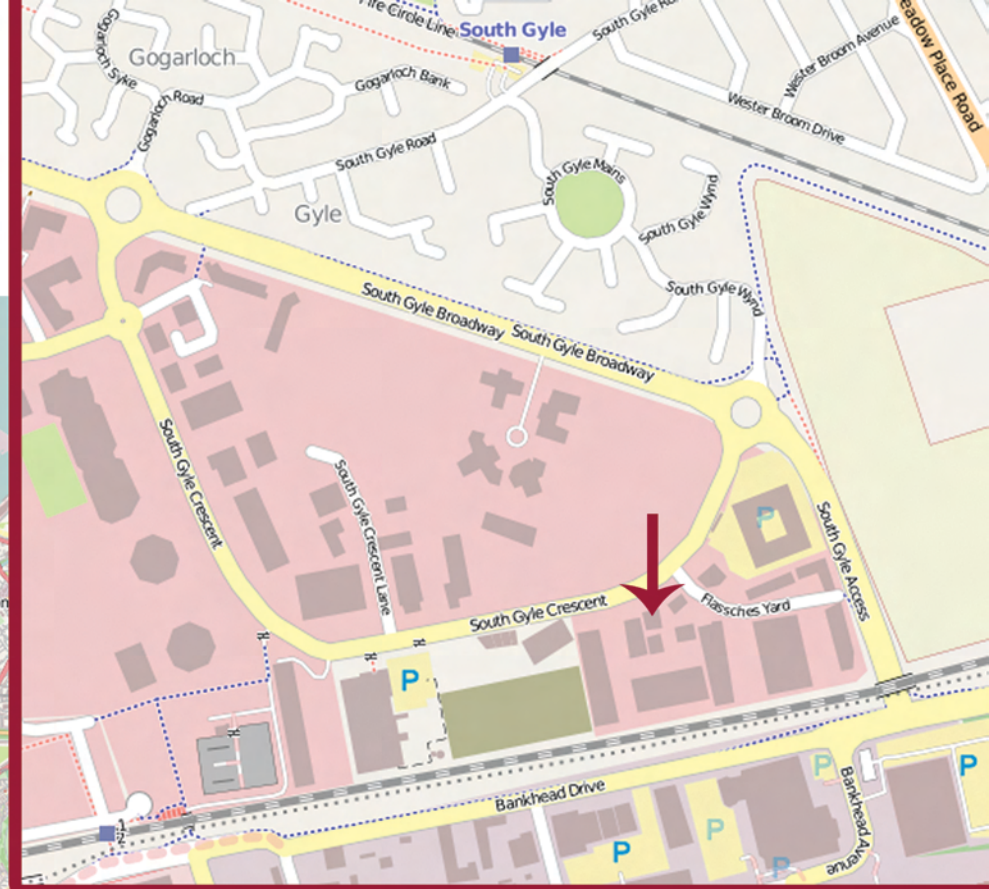

THE COLLEGE OF ANIMAL WELFARE

The College of Animal Welfare
9 South Gyle Crescent
Edinburgh
EH12 9EB

Tel: 0844 372 9405
Fax: 0844 372 9415
Monday - Friday 8.30am - 4.30pm