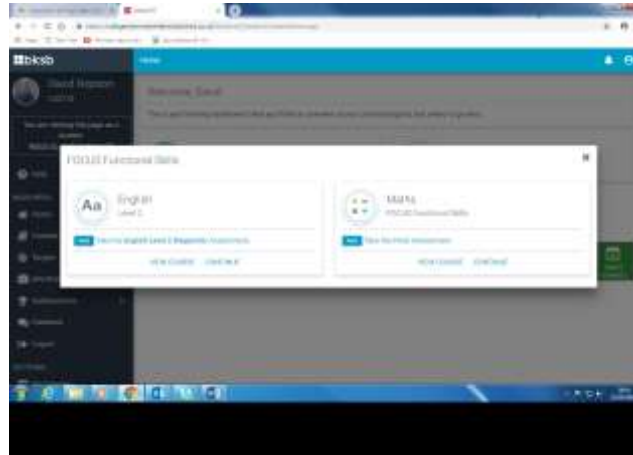

<https://collegeofanimalwelfare.bksblive2.co.uk/bksblive2/Login.aspx?OrgID=collegeofanimalwelfare>

Login using the details you have been sent in email.

Click on FOCUS Functional Skills button

Choose English and click on Take the Initial Assessment

Complete Initial Assessment

Choose Maths and Click on Take the Initial Assessment

Complete Initial Assessment

Once both complete respond to original email.