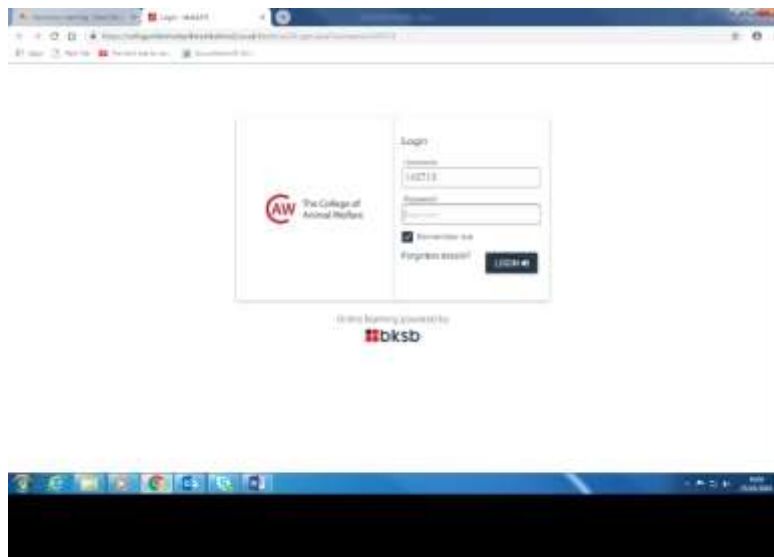

<https://collegeofanimalwelfare.bksblive2.co.uk/bksblive2/Login.aspx?OrgID=collegeofanimalwelfare>

Login using the details you have been sent in email.

Click on FOCUS Functional Skills button

Choose English and click on Take the Initial Assessment