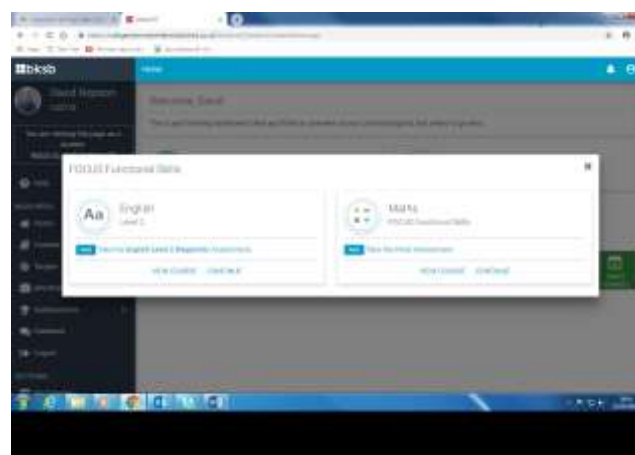

<https://collegeofanimalwelfare.bksblive2.co.uk/bksblive2/Login.aspx?OrgID=collegeofanimalwelfare>

Login using the details you have been sent in email.

Click on FOCUS Functional Skills button

Choose English and click on Take the Initial Assessment

Complete Initial Assessment

Choose Maths and Click on Take the Initial Assessment

Complete Initial Assessment

Once both complete respond to original email.