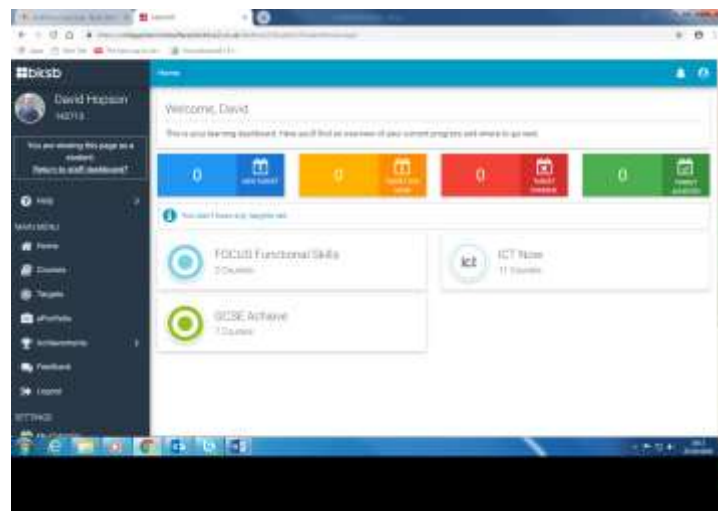

<https://collegeofanimalwelfare.bksblive2.co.uk/bksblive2/Login.aspx?OrgID=collegeofanimalwelfare>

Login using the details you have been sent in email.

Click on FOCUS Functional Skills button

Choose English and click on Take the Initial Assessment

Complete Initial Assessment

Choose Maths and Click on Take the Initial Assessment

Complete Initial Assessment

Once both complete respond to original email.